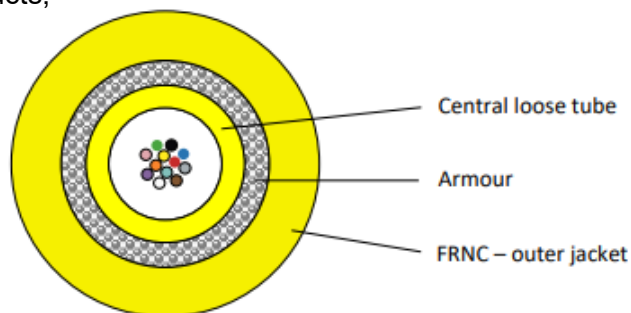

Loose Tube cable – 12 to 24 fibers

Basic characteristic

- ▲ For installation indoor and outdoor, in cable ducts, tubes and also suitable for interconnections.
- ▲ Waterproof fiber optic cable with non-metallic rodent protection.
- ▲ Suitable for underground laying (direct buried) acc. EN 12225.

Color coding

- ▲ Color code fibers: (1-12) blue, orange, green, brown, grey, white, red, black, yellow, violet, pink, turquoise. (13-24) always with black ring marking, except transparent.
- ▲ Color code tube: yellow (OS2), magenta (OM4)

Cable parameters

Jacket material		FRNC
Cable construction		Jelly filled loose tube
Outer diameter	12 fibers:	OD=7,0mm
	24 fibers:	OD=7,5mm
Weight	12 fibers:	55 kg/km
	24 fibers:	60 kg/km
Fire load	12 fibers:	0,71 MJ/m
	24 fibers:	0,79 MJ/m
Temperature range	operation:	-20°C to +60°C
	storage:	-25°C to +70°C
	installation:	-5°C to +50°C

Loose Tube cable – 12 to 24 fibers

Chemical characteristics

No resistance to oil, petrol, acid and leach

Mechanical characteristics

Min. bending radius fixed (static) acc. IEC 60794-1-21 E11A	15 x outside diameter
Min. bending radius during assembly (dynamic) acc. IEC 60794-1-21 E6	20 x outside diameter
Max. tensile force acc. Short term/Long term IEC 60794-1-21 E1	1750/500 N
Max. crush resistance acc. IEC 60794-1-21 E3, long term	1500 N/dm
Max. crush resistance acc. IEC 60794-1-21 E3, short term	3000 N/dm